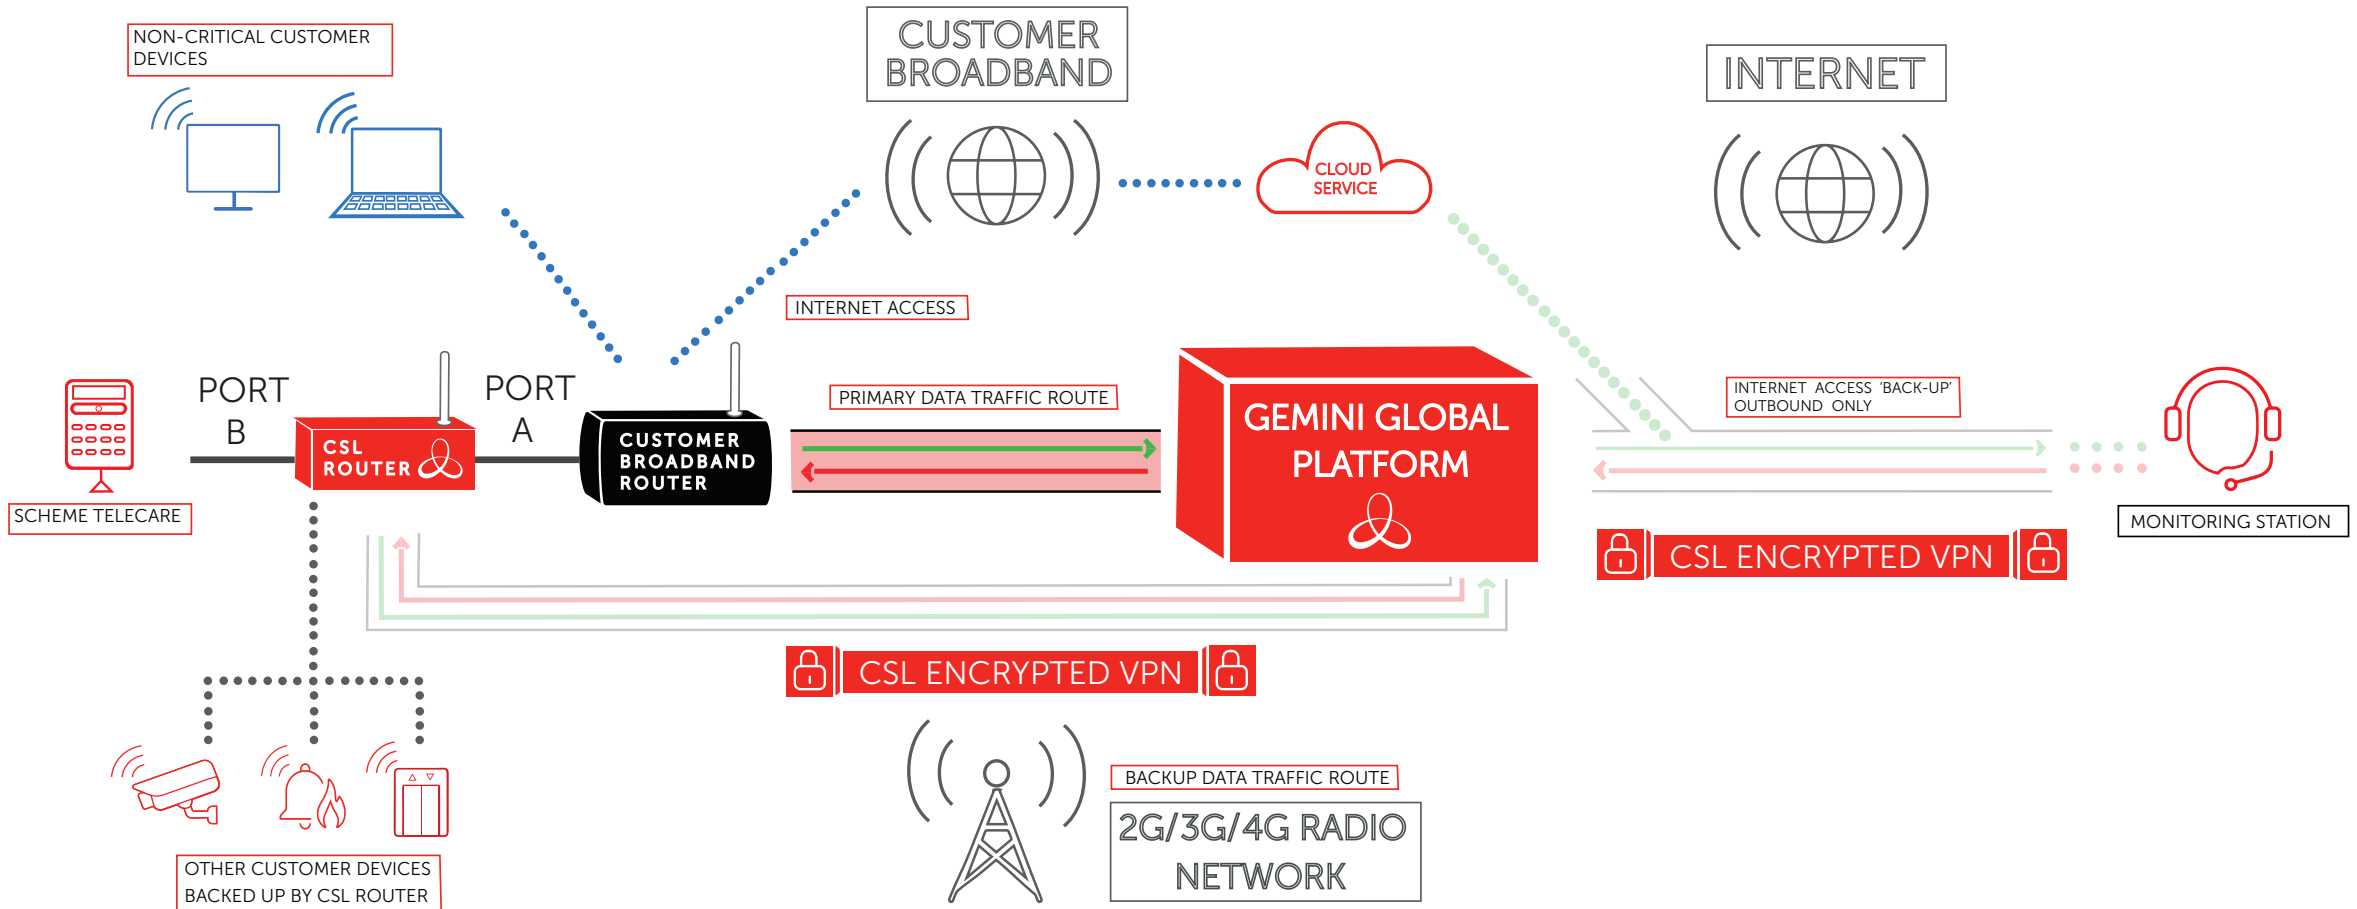

# CSL ROUTER

Secure, Reliable 4G Backup for Telecare Schemes

## FEATURES

- Compatible with all digital protocols.
- 4G Cellular backup if the Scheme's primary path is unavailable.
- Option to link to Scheme's battery backup to ensure resilient, continuous connectivity in a power outage.
- Option to configure to support other Scheme devices (Warden Calling, Security Alarms, CCTV, Fire, Lifts etc).
- Uses CSL's Roaming WorldSIM to connect to all networks without bias.
- Offers a private VPN connection, safeguarding not only the backup 4G connection but also the existing broadband connection. This offers enhanced security via full encrypted end-to-end connection.

**SPECIFICATION**

Dimensions	120 (w) x 120 (d) x 45mm (h)
Radio Technology	4G/3G/Wi-Fi*
Radio Frequency	3G (900/2100Mhz) & 4G (800/900/1800/2100/2300/2600Mhz)
Aerial Connections	1 LTE SMA male (included)
Wi-Fi	2.4Ghz/802.11bgn*
Ethernet Speed	10/100Mbps
Warranty	12 months
Approvals	EN60950 / ENS55022 / EN55024 / EN300328V1.9.1
Operating Temperature	-40°C to 70°C
Power	12v DC 0.5A
Power Cable	12v DC plug top with interchangeable heads (included)

\*must purchase Wi-Fi Aerial Pack separately (CM02011).

**AVAILABLE VARIANT**
**Back-up 4G Roaming SIM**

Paths	SIMs	Roaming	Ethernet Ports
LAN/4G	1	Yes	1